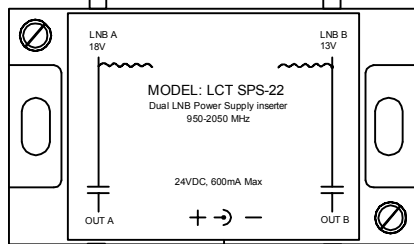

Eutelsat W4  
(HTB+)

LC-12C

Adapter

DM 12

DM 12